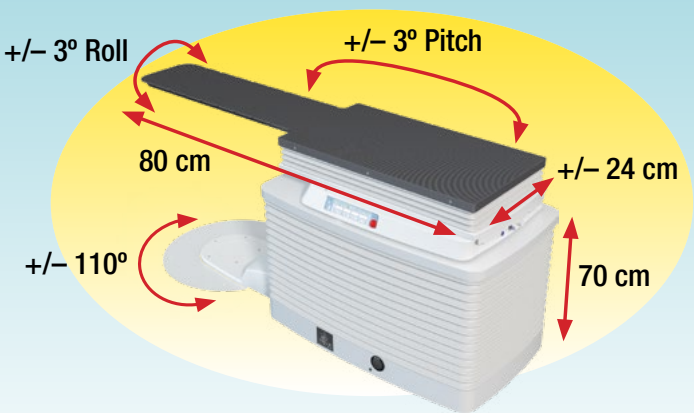

Best[™] GammaBeam[™] 300-100 CM Equinox[™] Teletherapy System with Avanza 6D Patient Positioning Table

NEW! Multi-Leaf Collimator (built in or external) for 80 and 100 cm SAD units—IMRT, IGRT, SRS, SBRT and Tomotherapy capable w/ActiveRx

UPGRADE Kit

for all old Theratron units, 80 or 100 cm including IMRT capabilities w/built in or external MLC

UPGRADE includes:

- Removing all old controls, electronics and installing a new control system and covers
- Replacing the old collimator system with the new Equinox collimator
- Replacing the old treatment table with the new Avanza[™] Table
- Retaining the head rotation capability is optional